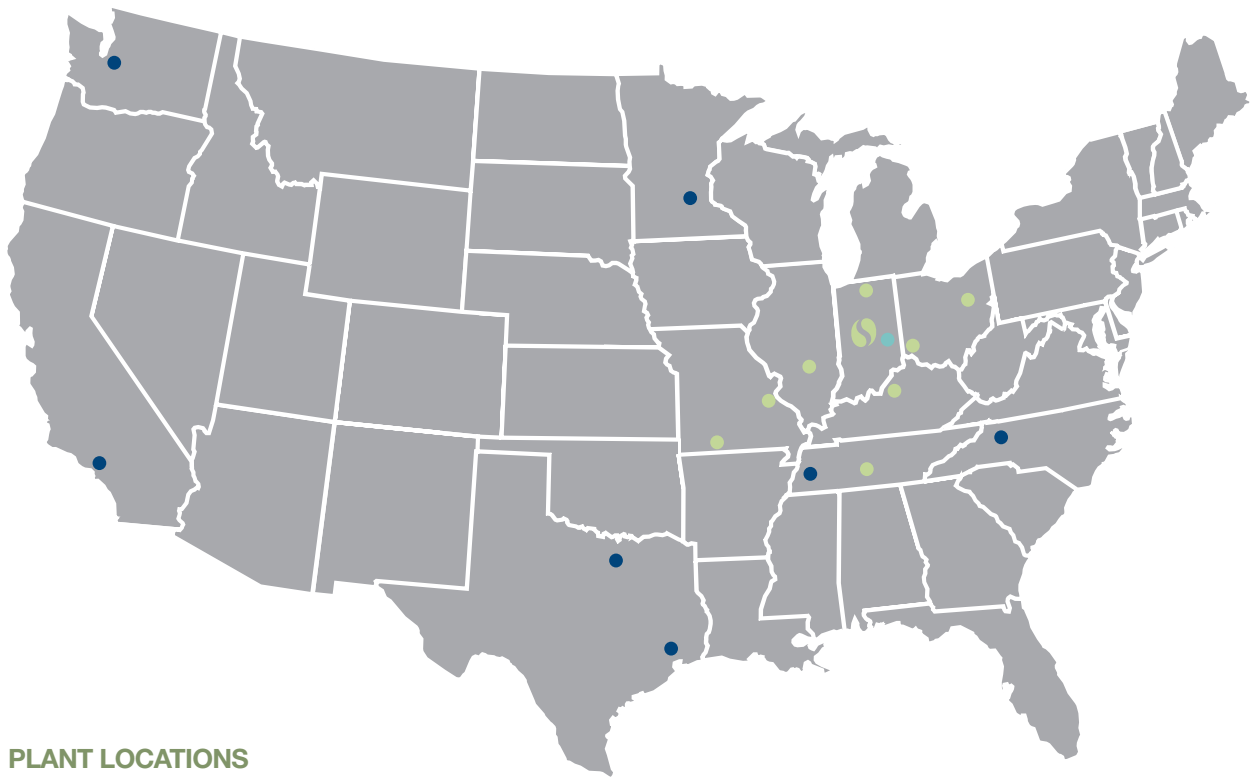

SERVICES

- Solvent Recycling
- Solvent Blending
- Toll Blending
- Chemical Waste Disposal
- Custom Manufacturing
- Regulatory Consultation

PLANT LOCATIONS

Illinois

Effingham
217-342-4390

Indiana

Indianapolis
317-781-4490
Elkhart
574-264-0161

Kentucky

Louisville
502-449-1184

Missouri

St. Louis
314-621-2600
Springfield
417-862-6245

Ohio

Cincinnati
513-870-9271
Orville
330-682-0351

Tennessee

Nashville
615-228-1580

PUBLIC WAREHOUSES

- California**
City of Industry
- Minnesota**
Saint Paul
- North Carolina**
Hickory

Tennessee
Dyersburg

Texas
Haslet
Houston

Washington
Kent

Ontario, Canada
Saint Thomas

CHEMICAL RECYCLING